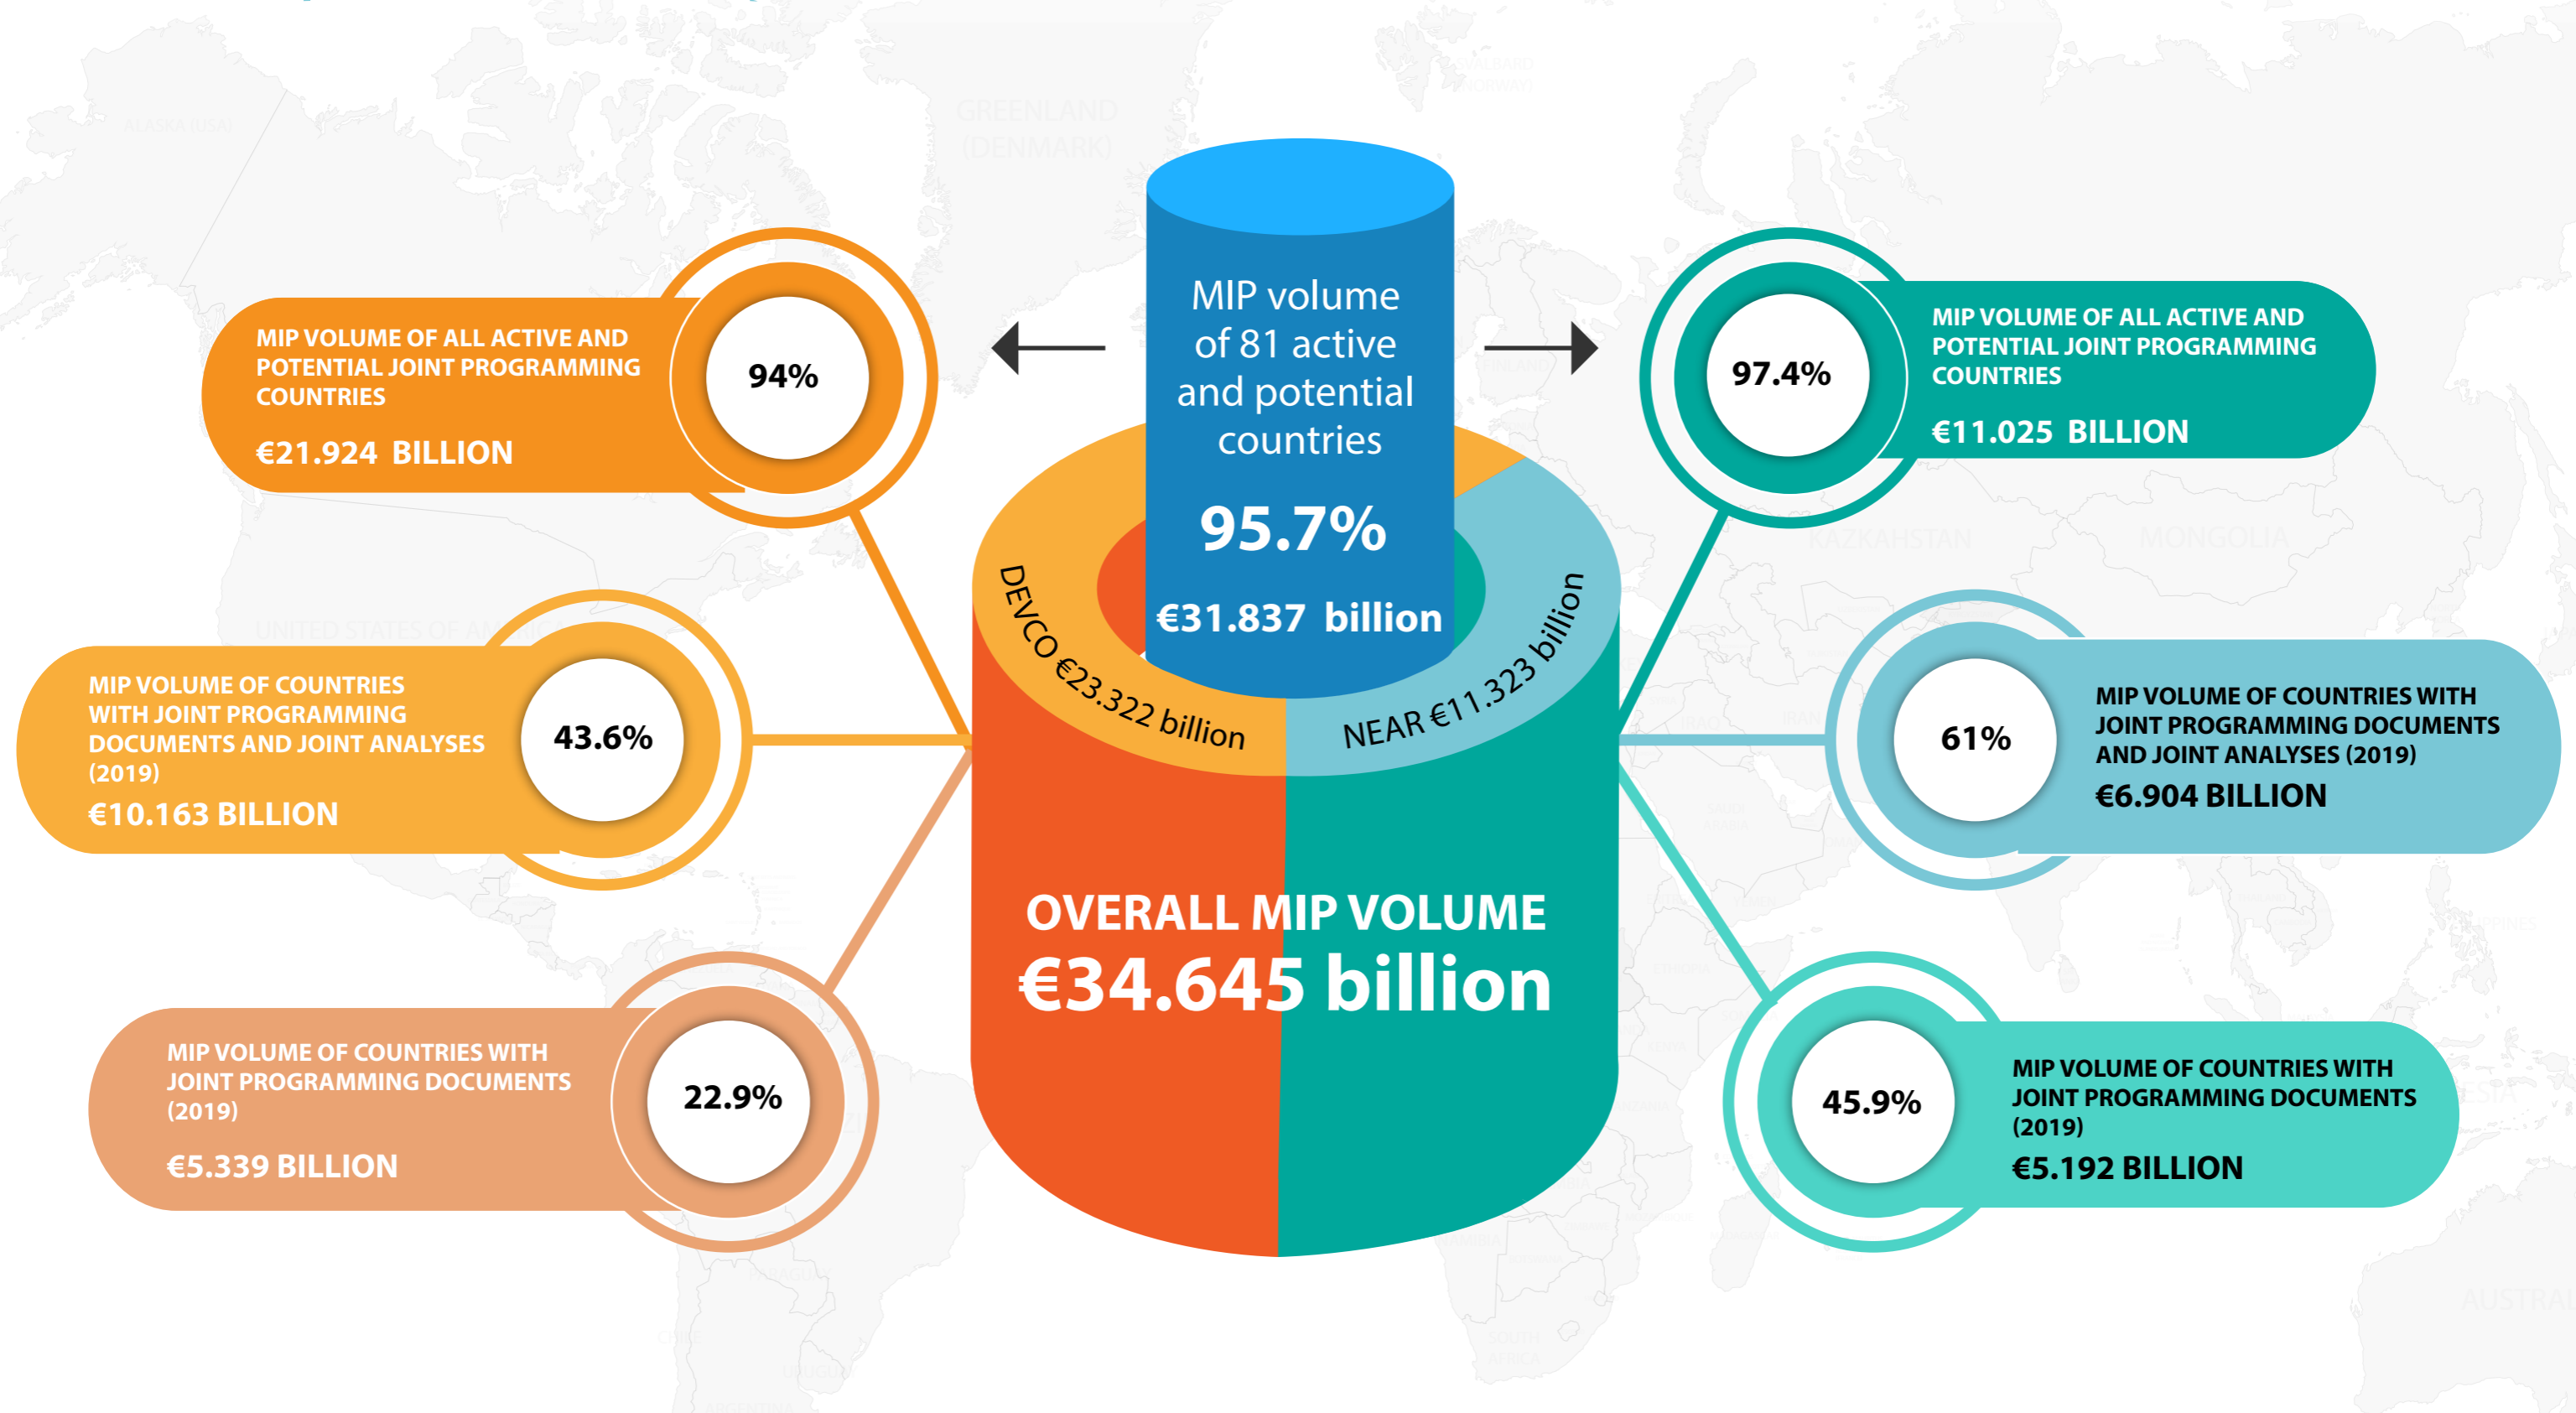

MIP allocations* and Joint Programming

*Multi-annual Indicative Programme (MIP) allocations based on the multiannual financial framework (MFF) 2014-2020

For more information contact:

EEAS JOINT PROGRAMMING:
joint-programming-support@eeas.europa.eu