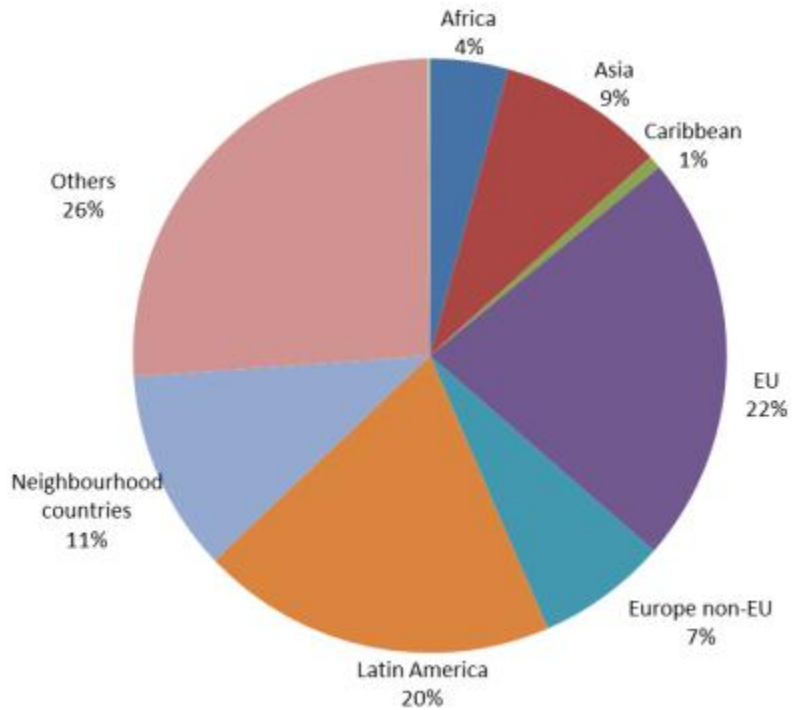

Who is using the EU Export Helpdesk?

Export Helpdesk users in 2012

European Commission, DG Trade

Who is using it worldwide?

Top 25 – Bottom 25

European
Commission

Further information?

Please contact to: