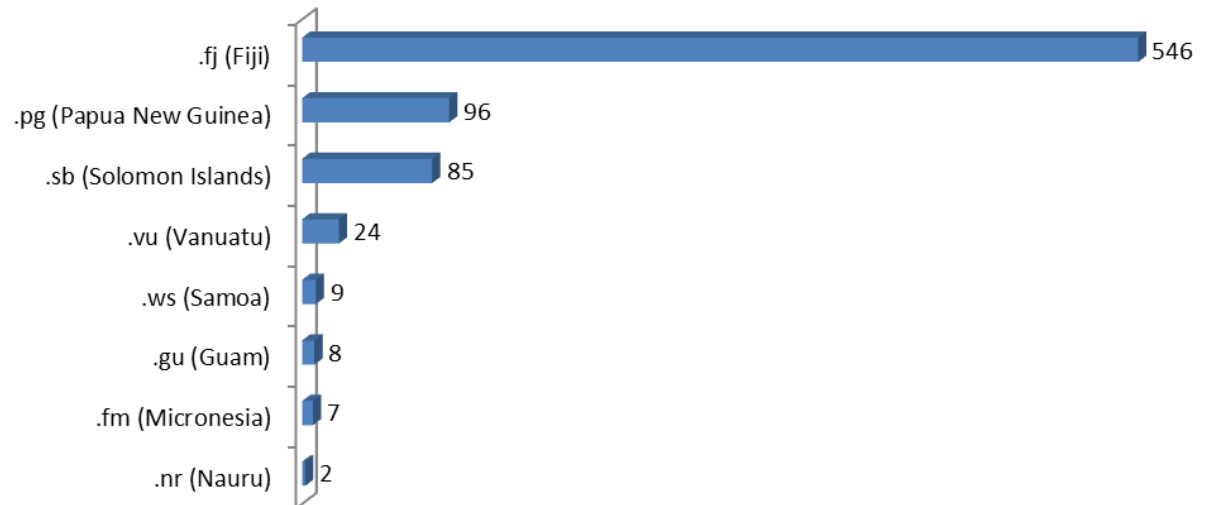

Who is using the EU Export Helpdesk?

Export Helpdesk users in 2012

European Commission, DG Trade

Who is using it worldwide?

Top 25 – Bottom 25

European
Commission

Further information?

Please contact to: