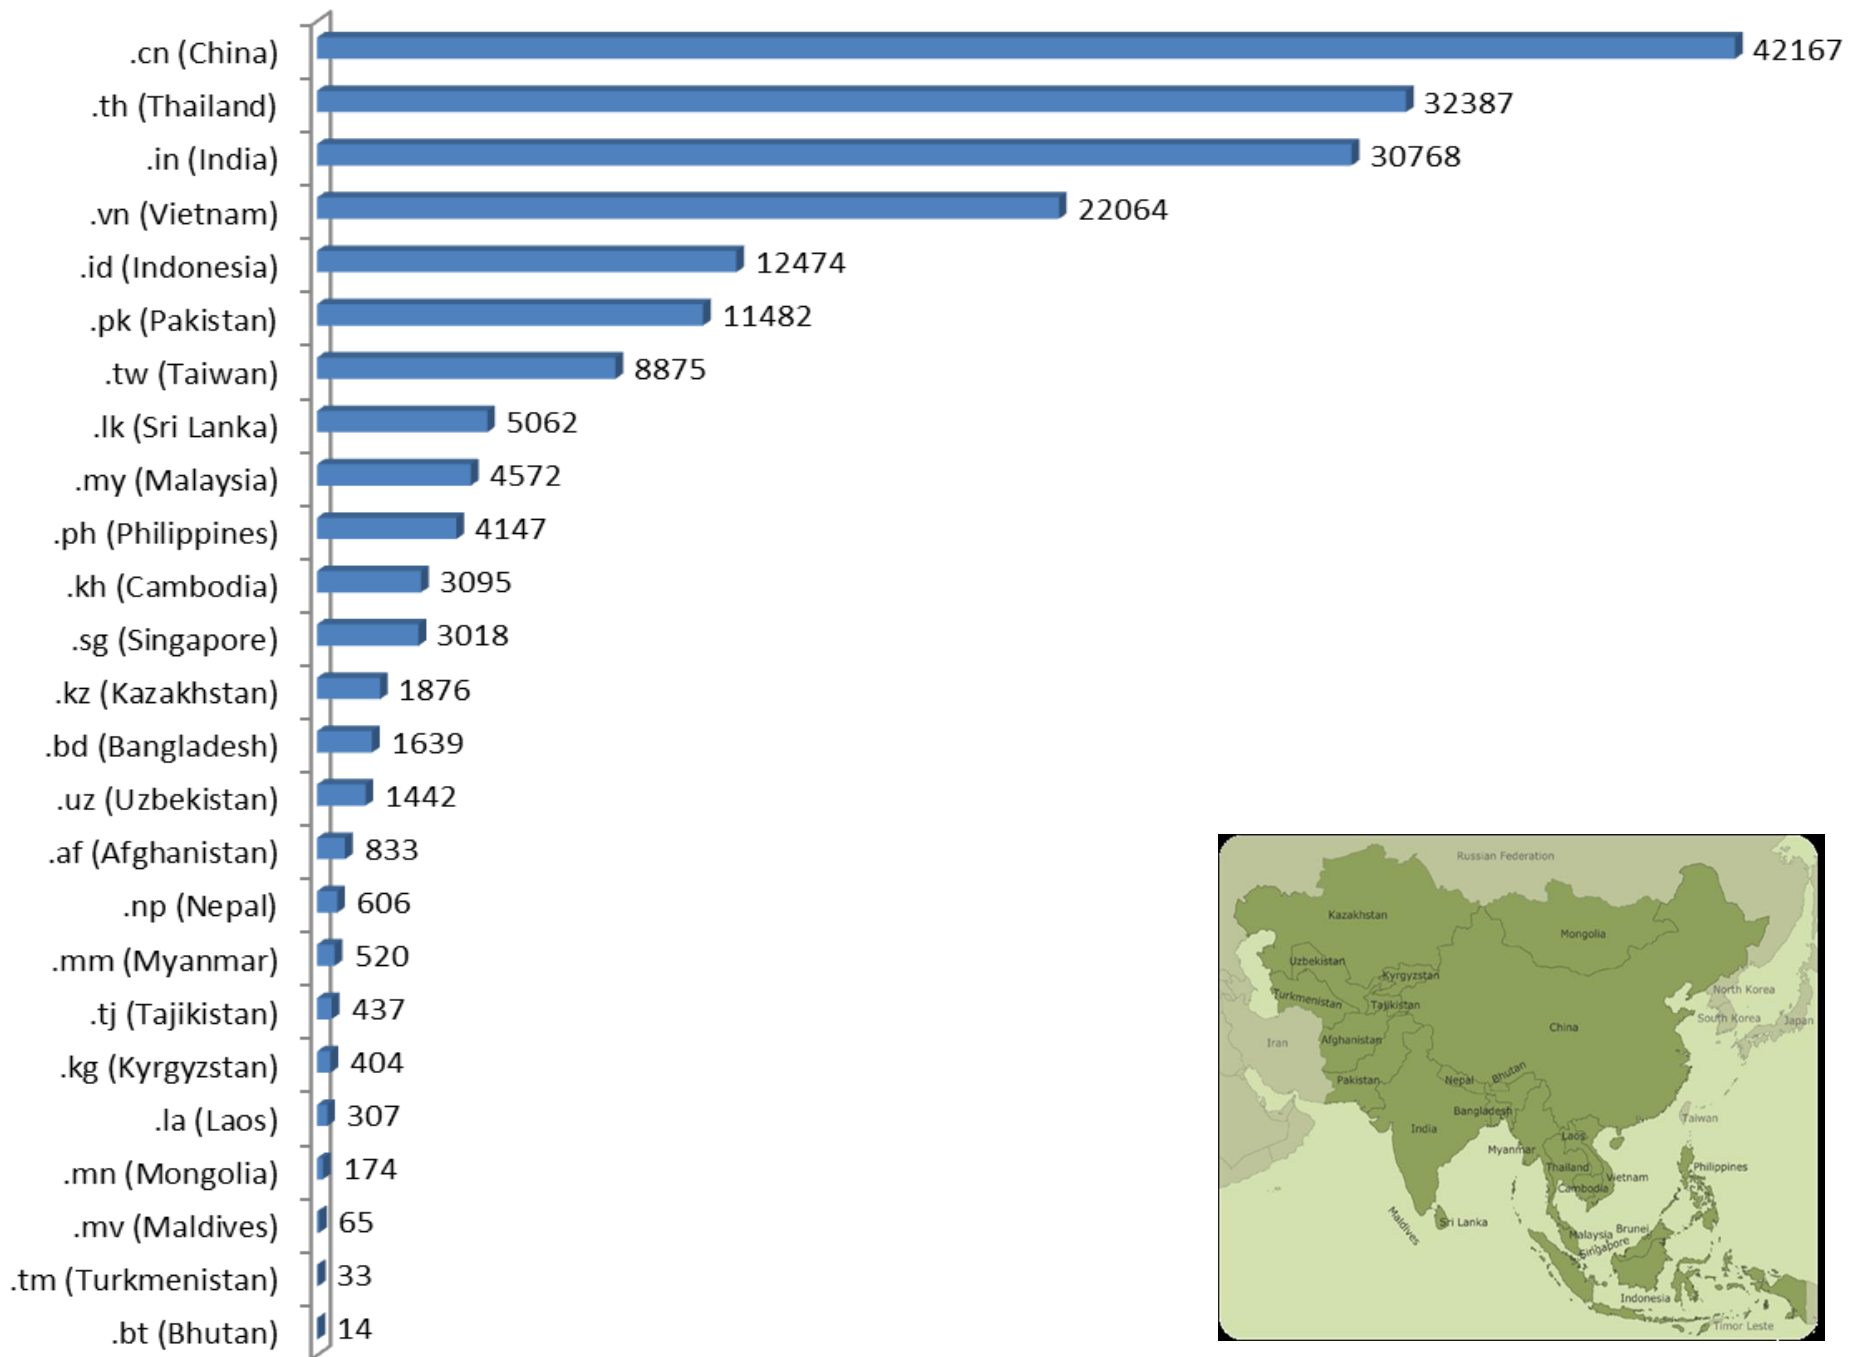

Who is using the EU Export Helpdesk?

Export Helpdesk users in 2012

European Commission, DG Trade

Who is using it worldwide?

Top 25 – Bottom 25

European
Commission

Further information?

Please contact to: