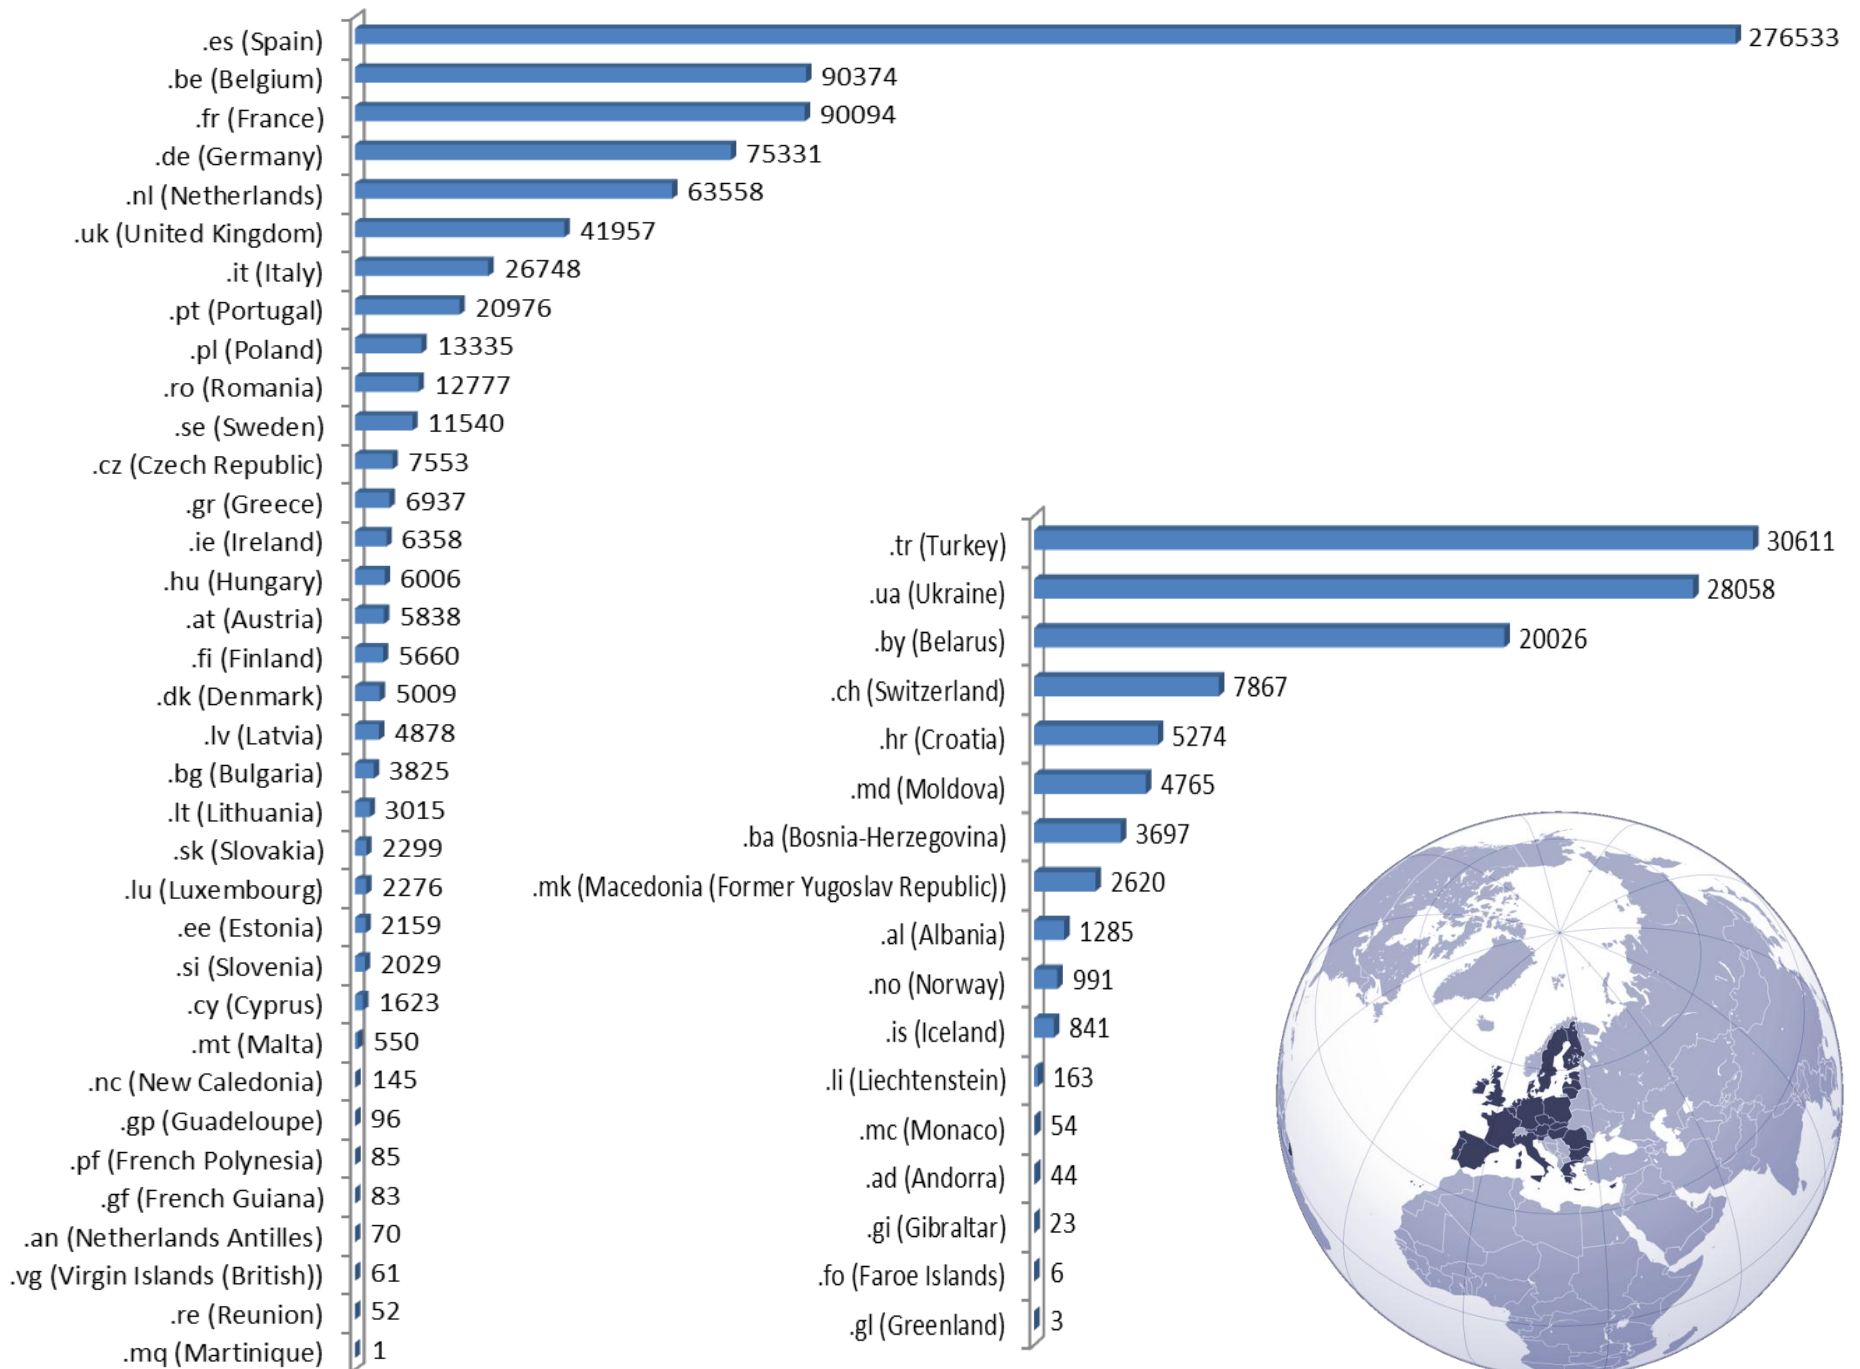

Who is using the EU Export Helpdesk?

Export Helpdesk users in 2012

European Commission, DG Trade

Who is using it worldwide?

Top 25 – Bottom 25

European
Commission

Further information?

Please contact to: