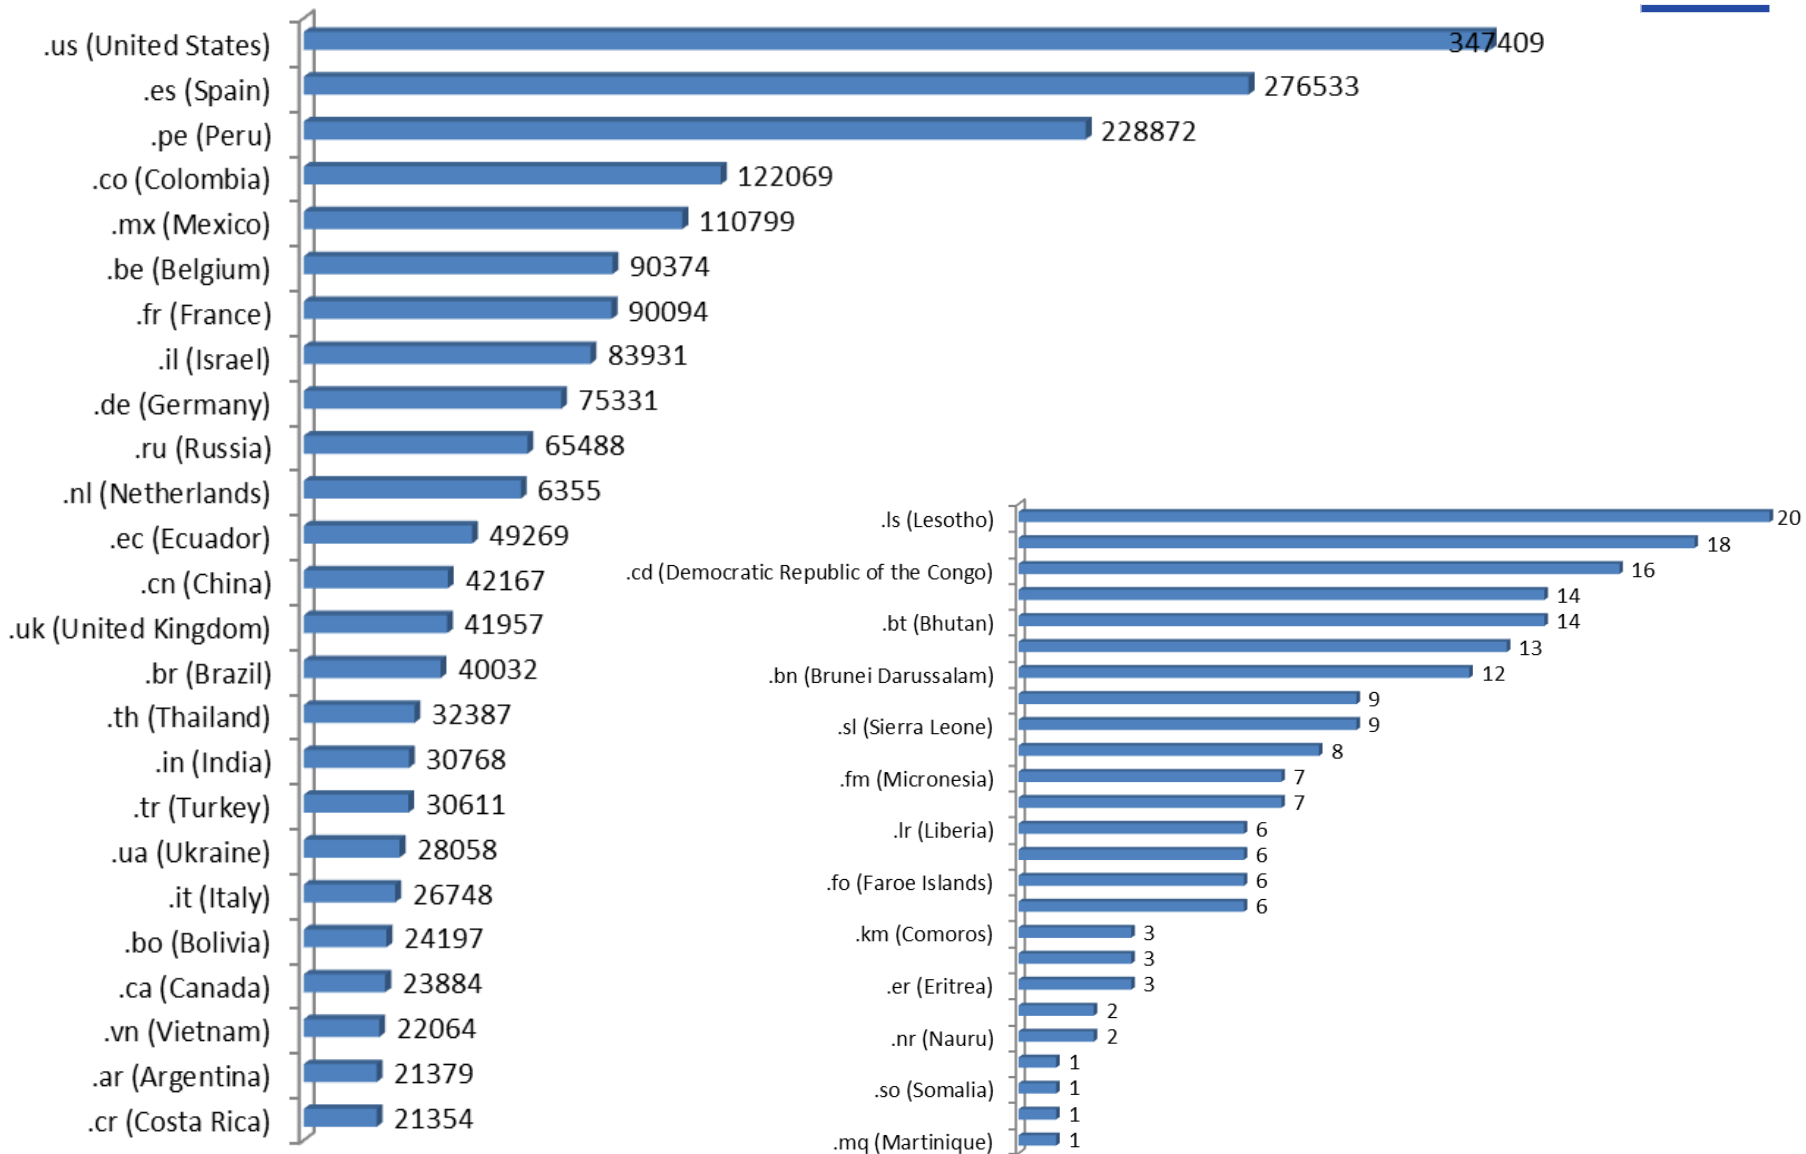

Who is using the EU Export Helpdesk?

Export Helpdesk users in 2012

European Commission, DG Trade

Who is using it worldwide?

Top 25 – Bottom 25

European
Commission

Further information?

Please contact to: