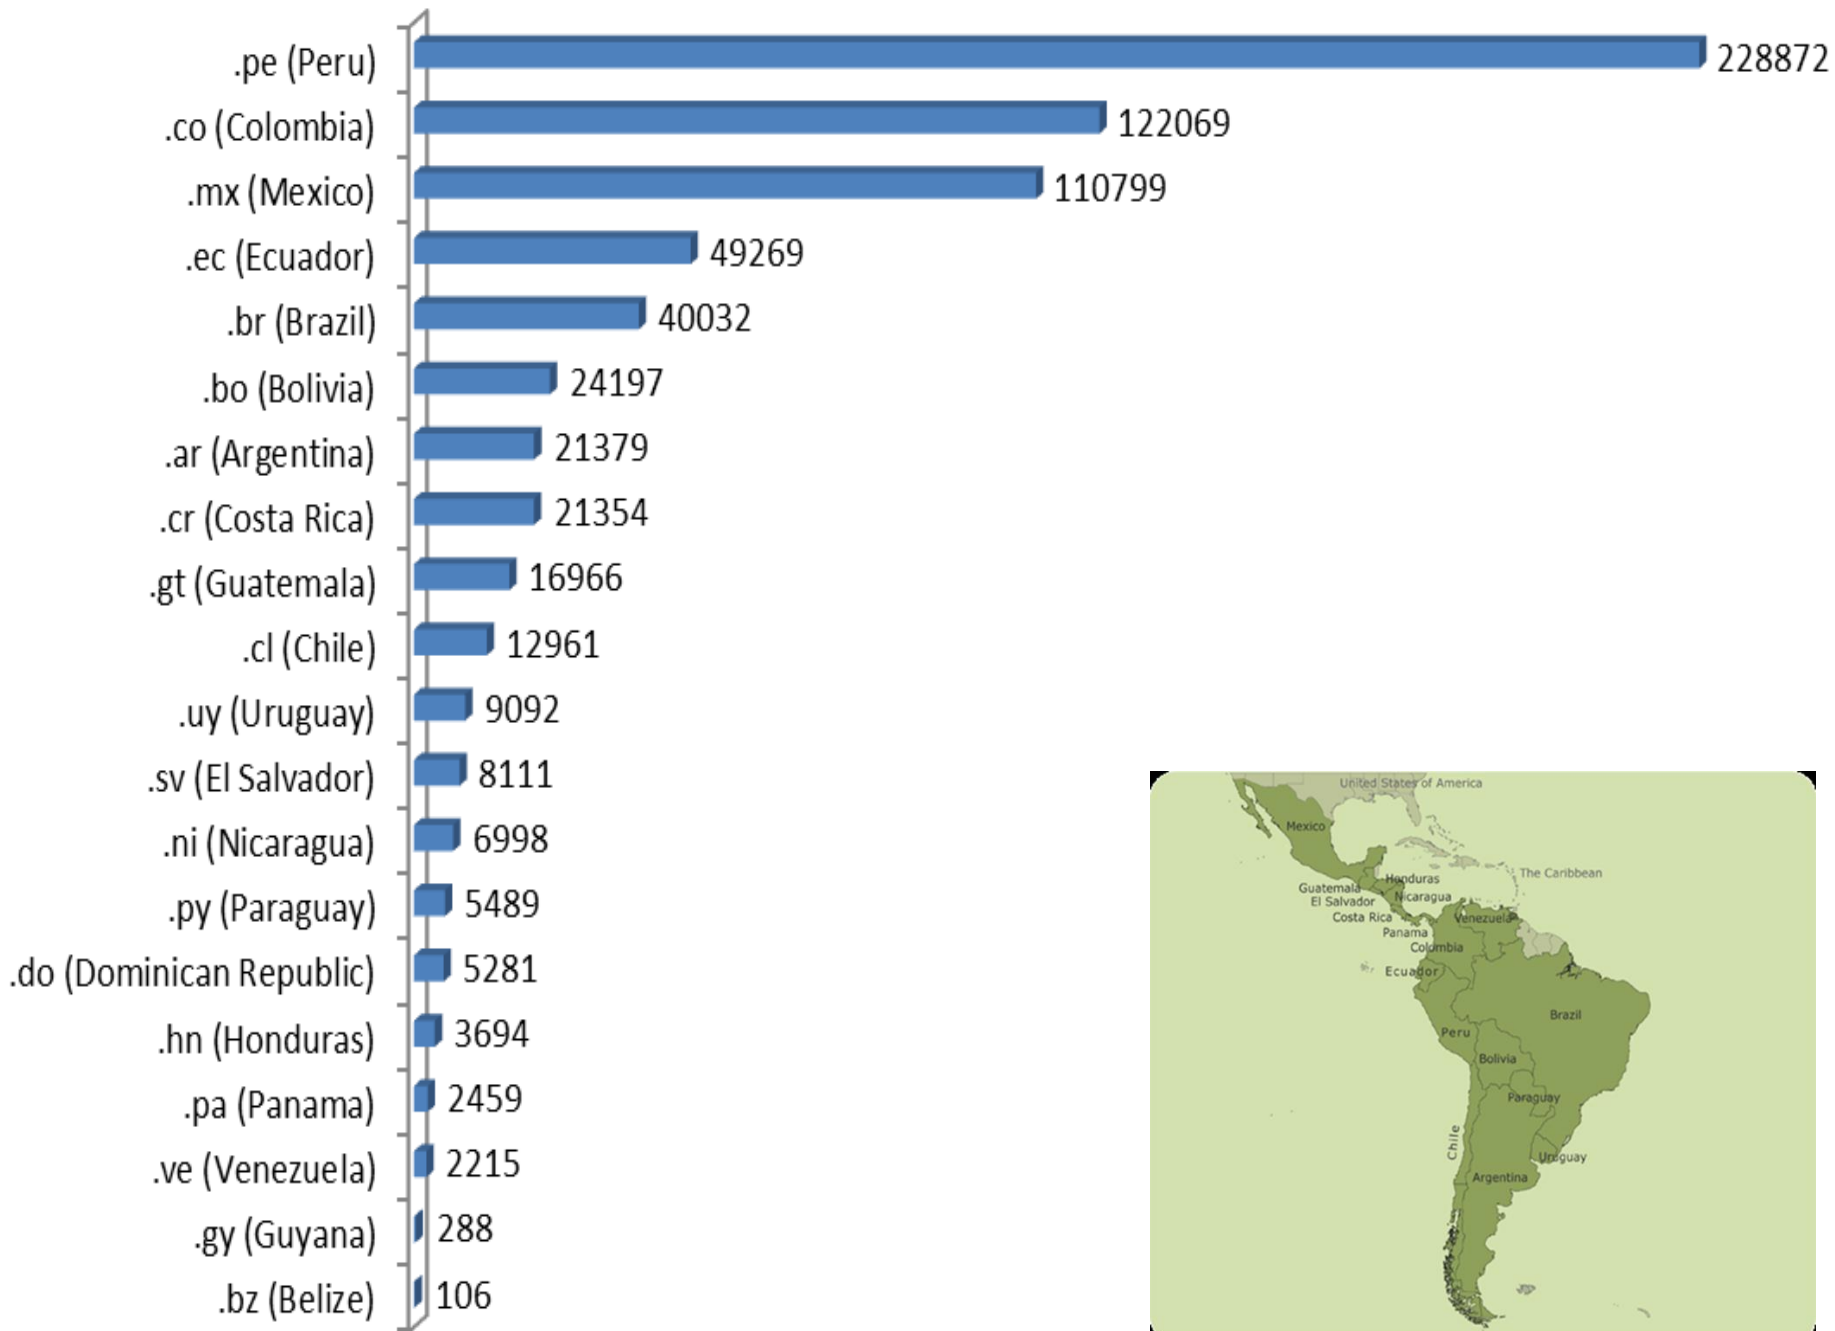

Who is using the EU Export Helpdesk?

Export Helpdesk users in 2012

European Commission, DG Trade

Who is using it worldwide?

Top 25 – Bottom 25

European
Commission

Further information?

Please contact to: