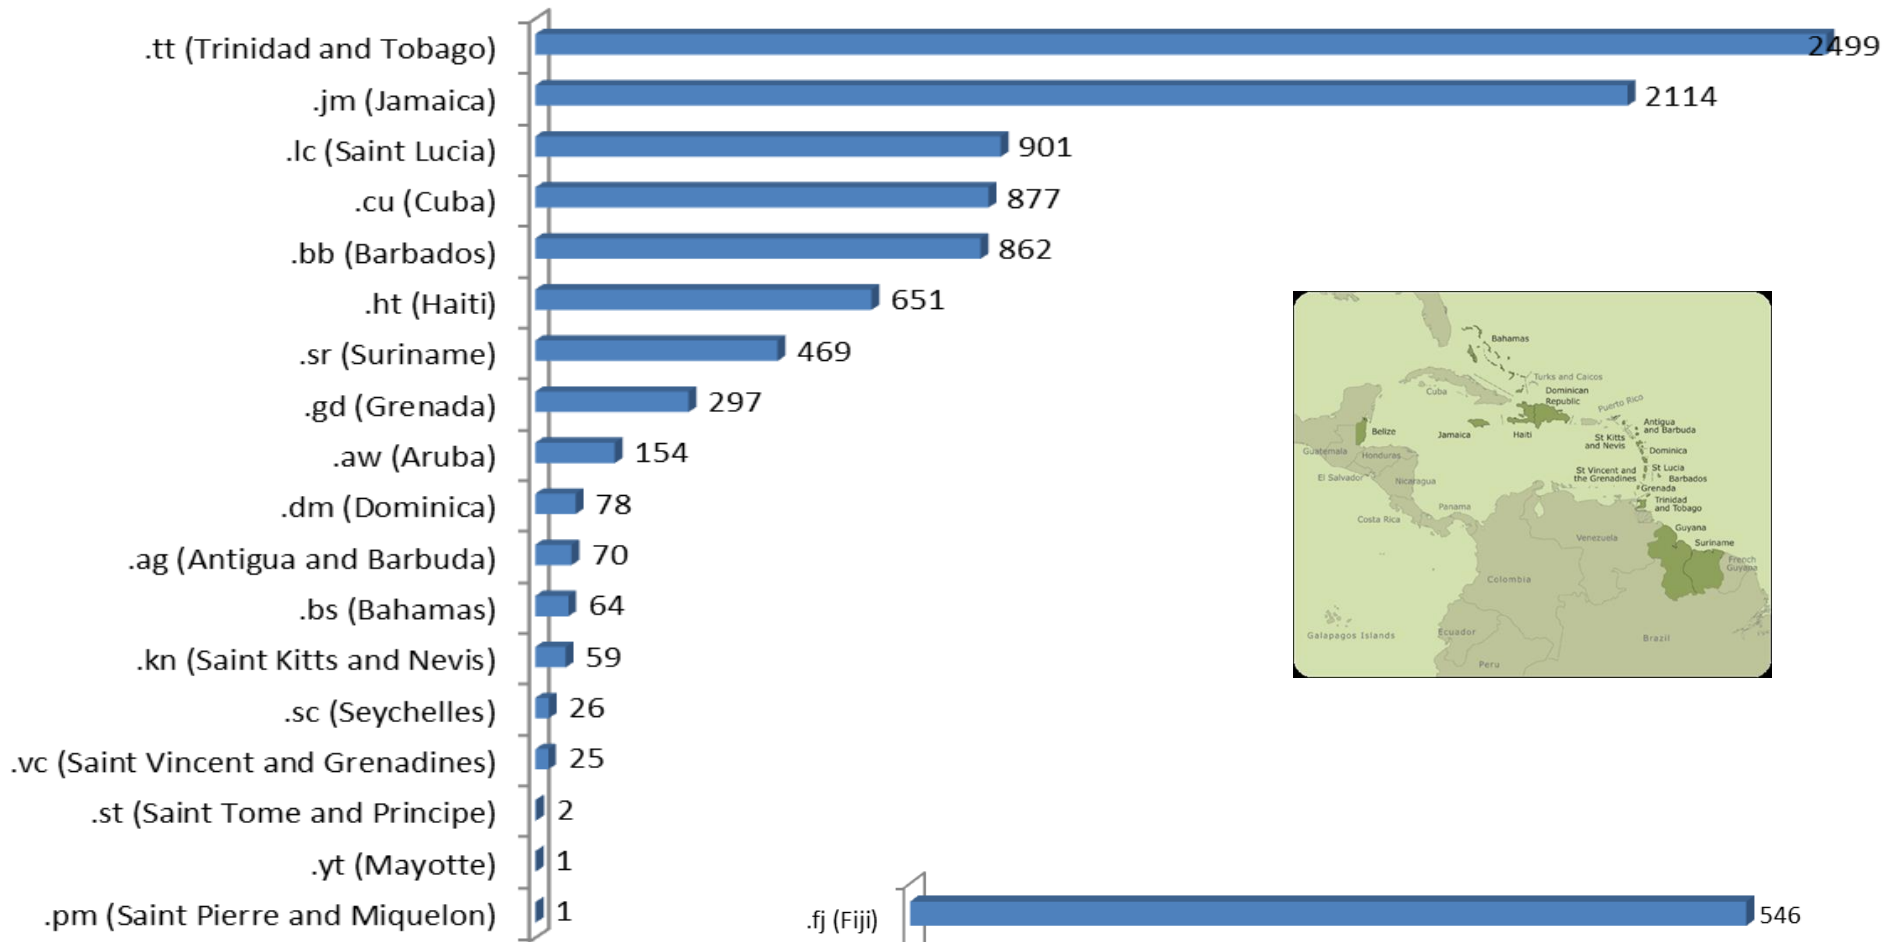

Who is using the EU Export Helpdesk?

Export Helpdesk users in 2012

European Commission, DG Trade

Who is using it worldwide?

Top 25 – Bottom 25

European
Commission

Further information?

Please contact to: