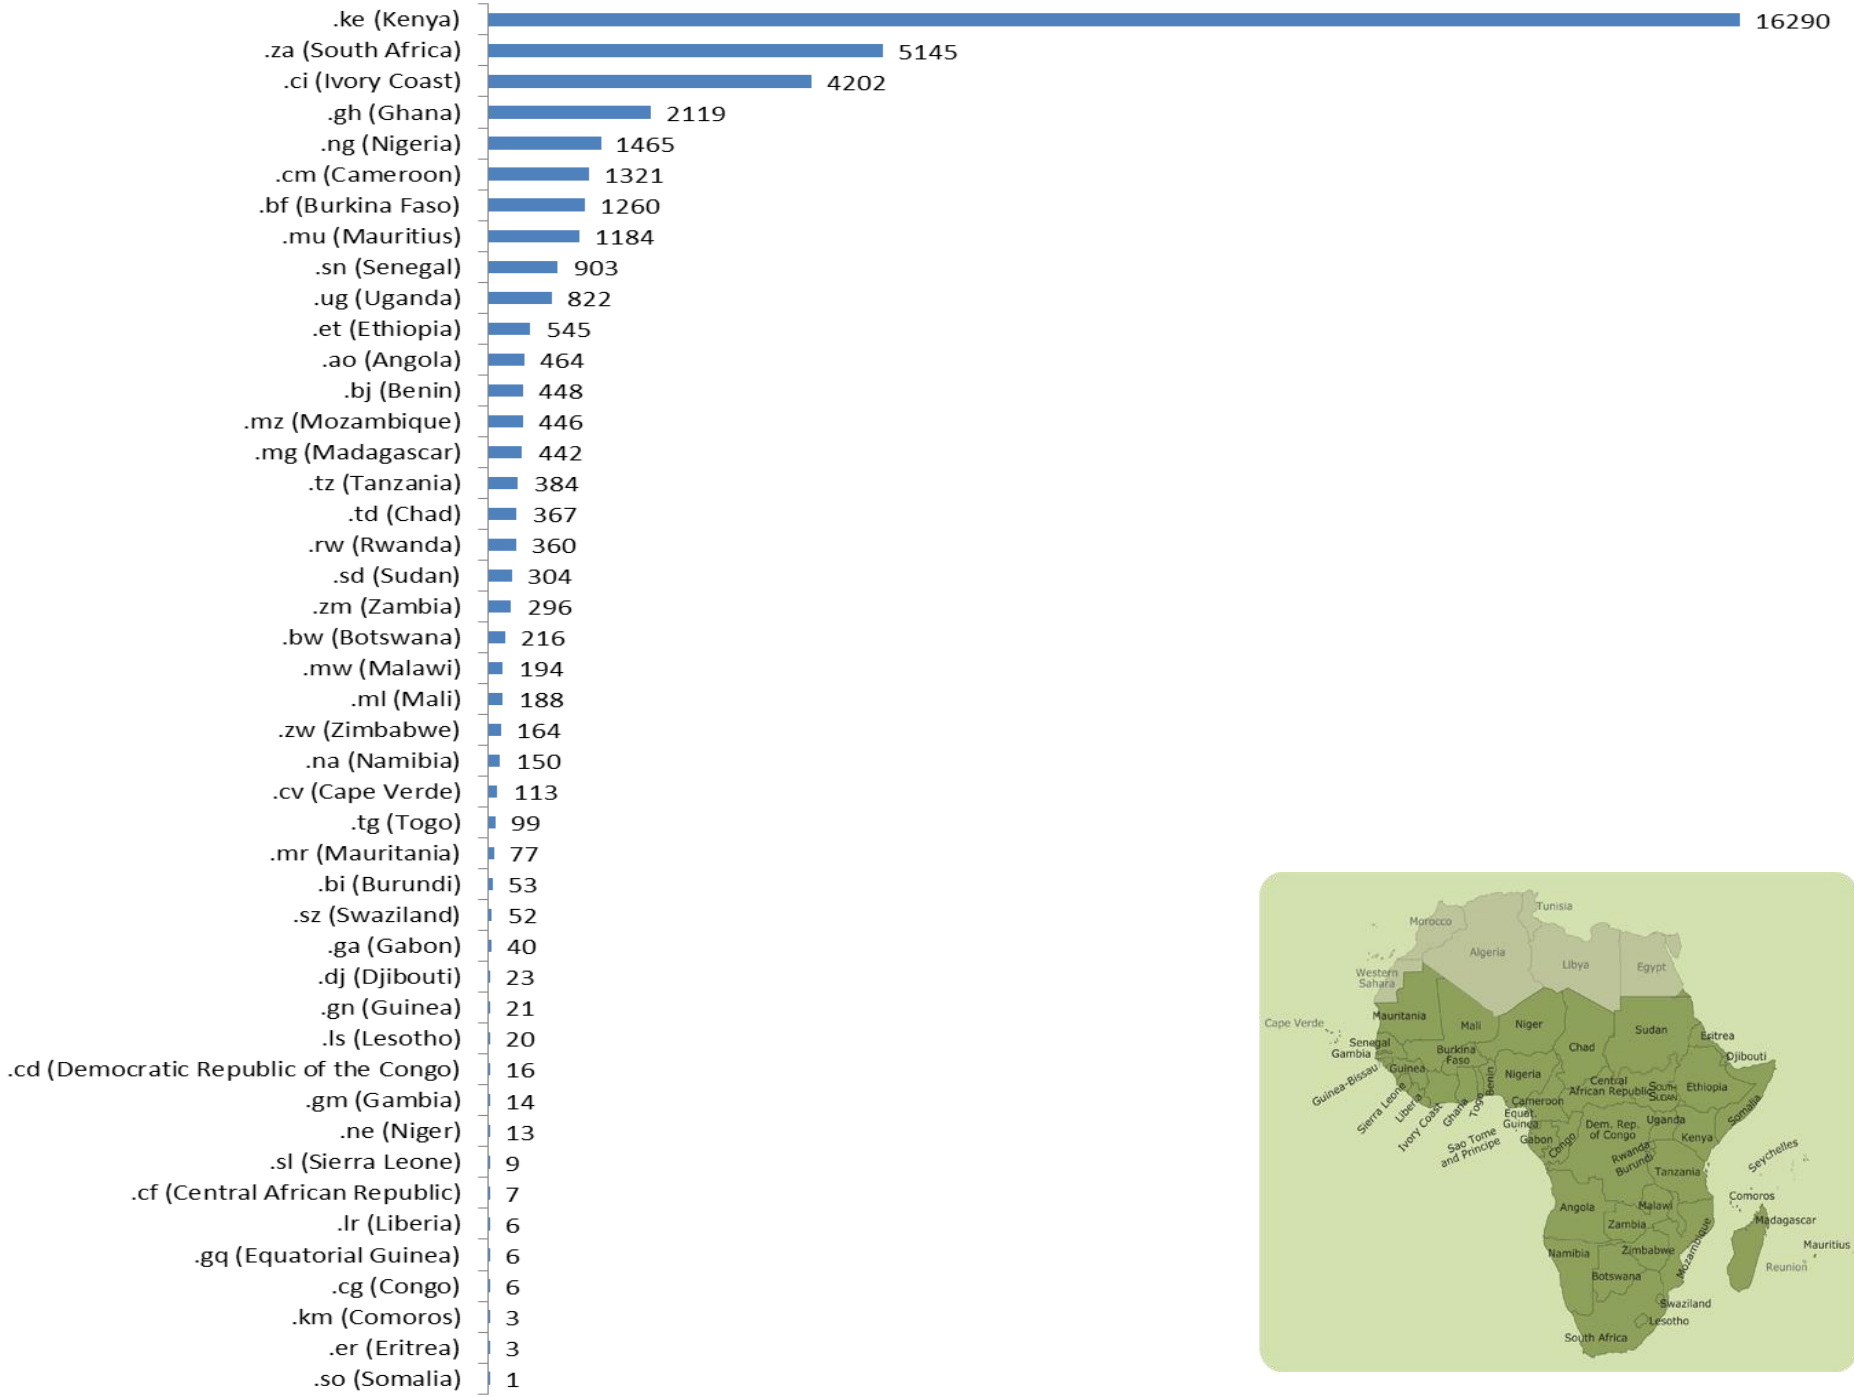

Who is using the EU Export Helpdesk?

Export Helpdesk users in 2012

European Commission, DG Trade

Who is using it worldwide?

Top 25 – Bottom 25

European
Commission

Further information?

Please contact to: