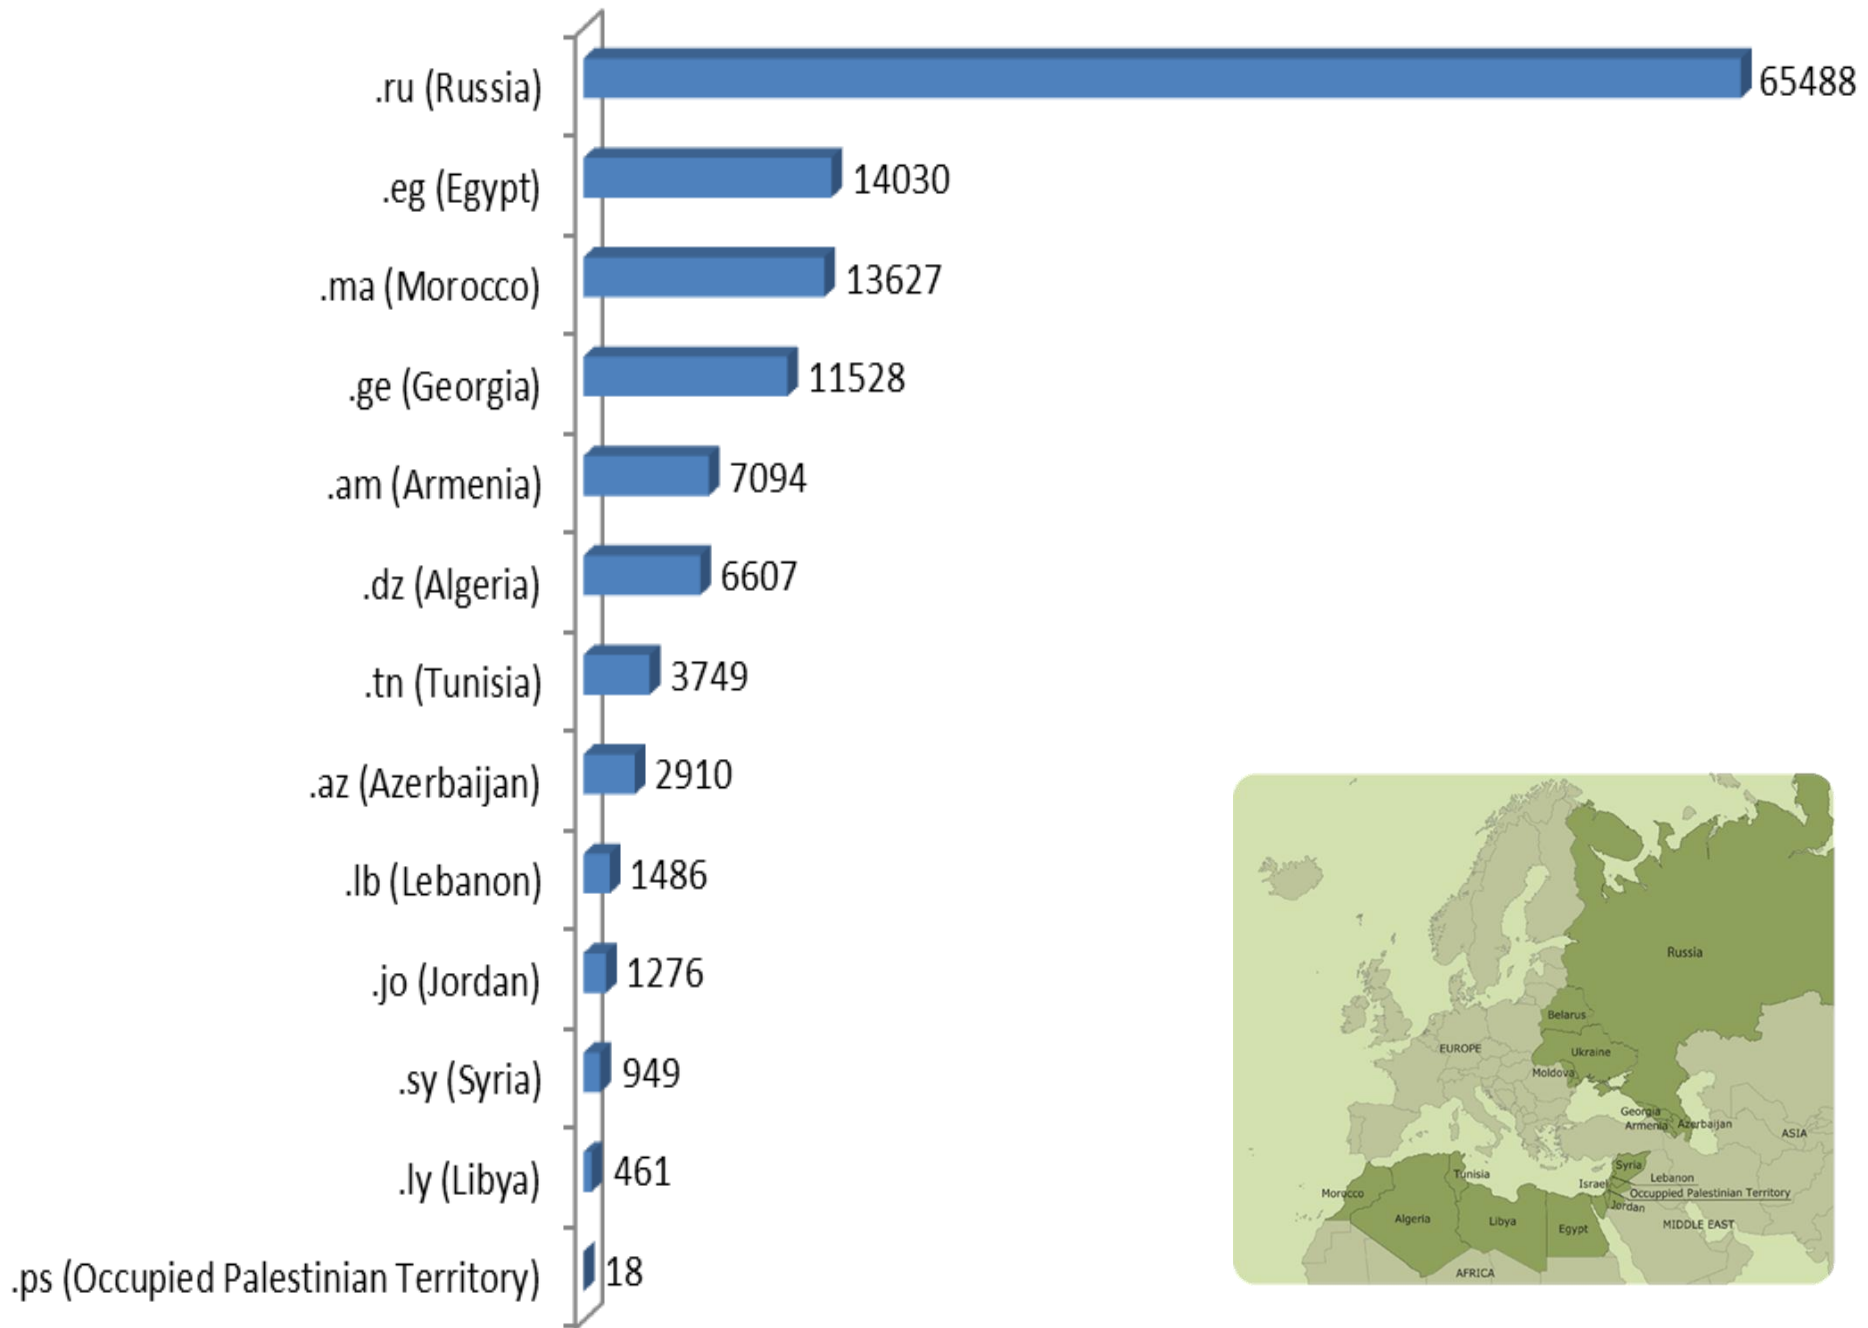

Who is using the EU Export Helpdesk?

Export Helpdesk users in 2012

European Commission, DG Trade

Who is using it worldwide?

Top 25 – Bottom 25

European
Commission

Further information?

Please contact to: