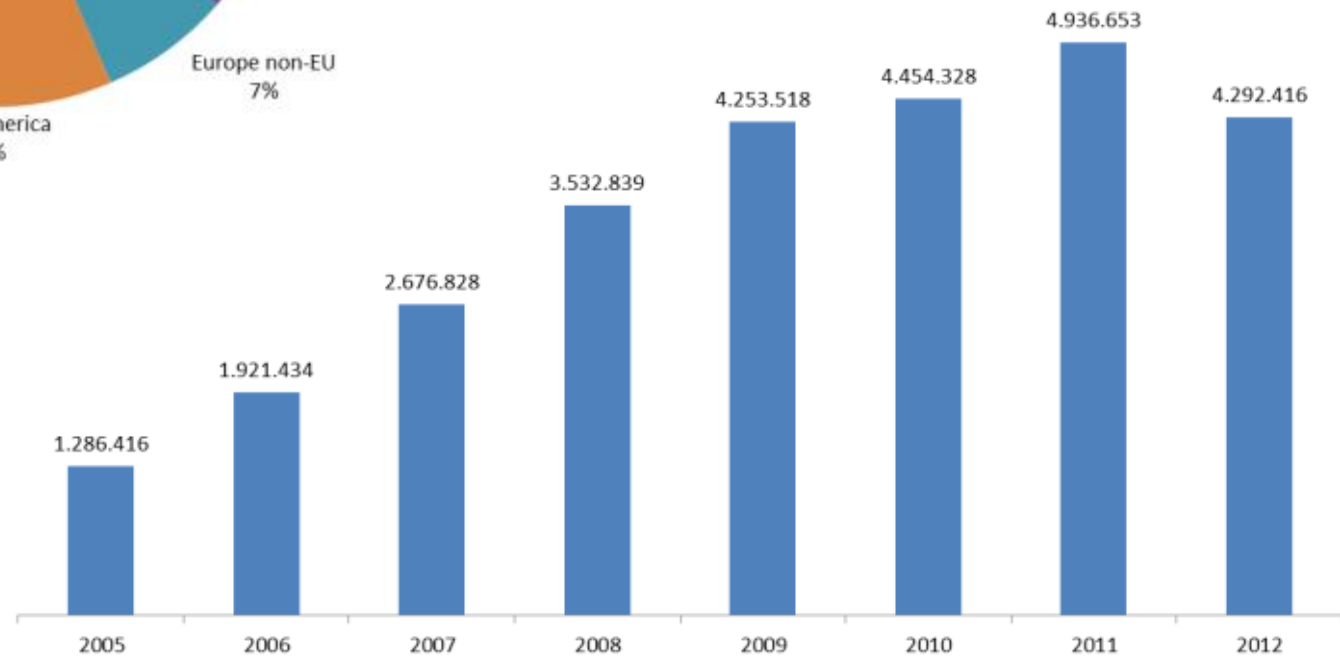

Who is using the EU Export Helpdesk?

Export Helpdesk users in 2012

European Commission, DG Trade

Who is using it worldwide?

Top 25 – Bottom 25

European
Commission

Further information?

Please contact to: